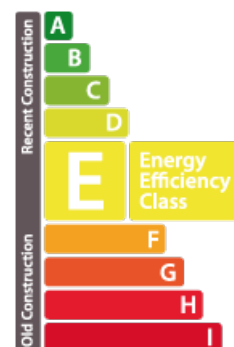

Apartment
45m² 1 Bedroom(s)
Soleuvre

420 000€

DESCRIPTION

SOLD House Dream proposes you in exclusivity this beautiful apartment with elevator in Soleuvre on the 1st floor of a surface of +-45m². The apartment is close to all amenities, at 25 minutes from Luxembourg city. The property is composed as follows: Entrance hall Living room/ dining room with access to a balcony Open fully equipped kitchen 1 bedroom Bathroom with shower, basin and toilet The property also has 1 indoor parking space (closed box), a private cellar and a common laundry room. The agency fees are at the charge of the seller. Do not hesitate to contact us if you have a property for sale or rent! We are permanently looking for apartments, houses, building plots for sale and for rent for our existing customers. Our estimates are free. We are also available on Saturdays for visits, depending on the availability of the owners. To obtain your credit, our relationship with our financial partners will allow you to have the best conditions. Do not hesitate to visit our website www.housedream.lu to...

CHARACTERISTICS

Number of pieces : -
Nb. chamber (s) : 1
Area : 45m²
Nb. of bathrooms : 1
Equipped kitchen : Non

ENERGY PASS

Energy class

Thermal insulation class

E

✓ House dream

📍 14/16 rue Michel Rodange L-2430