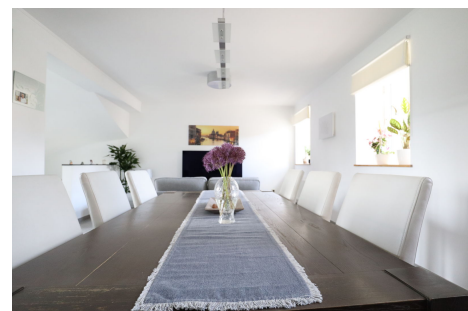

House
160.65m² 5 Bedroom(s)
Beckerich

779 000€

DESCRIPTION

You are looking for a place that breathes rest, come and discover this beautiful fourplex with an independent entrance and a common garden. The real estate agency House Dream proposes you in exclusivity this beautiful apartment (quadruplex) of a living space of 160.65m², located in Levelange in the commune of Beckerich at 30 minutes from Luxembourg-city. The property is composed as follows: First floor: Entrance hall with built-in cupboard, A bedroom, Separate toilet with washbasin, Technical room, Storage room. Second floor: Equipped kitchen open on living room and dining room. Second floor: Night hall, 2 bedrooms, Bathroom with bathtub, shower, double sink and toilet. Third floor: Night hall, 2 bedrooms, Bathroom with shower, sink and toilet. The property also has a closed garage box for 2 cars, an outdoor parking space and a common garden. Do not hesitate to contact us if you have a property for sale or rent! We are permanently looking for apartments, houses, building plots for sale and for rent for our existing c...

ENERGY PASS

Energy class

CHARACTERISTICS

Number of pieces : 6
Nb. chamber (s) : 5
Area : 160.65m²
Nb. of bathrooms : 1
Equipped kitchen : Oui

✓ House dream

📍 14/16 rue Michel Rodange L-2430

☎ 27 77 00 78

✉ contact@housedream.lu