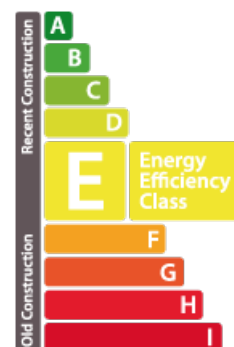

House
160.65m² 5 Bedroom(s)
Beckerich

779 000€

DESCRIPTION

You are looking for a place that breathes rest, come and discover this beautiful fourplex with an independent entrance and a common garden. The real estate agency House Dream proposes you in exclusivity this beautiful apartment (quadruplex) of a living space of 160.65m², located in Levelange in the commune of Beckerich at 30 minutes from Luxembourg-city. The property is composed as follows: First floor: Entrance hall with built-in cupboard, A bedroom, Separate toilet with washbasin, Technical room, Storage room. Second floor: Equipped kitchen open on living room and dining room. Second floor: Night hall, 2 bedrooms, Bathroom with bathtub, shower, double sink and toilet. Third floor: Night hall, 2 bedrooms, Bathroom with shower, sink and toilet. The property also has a closed garage box for 2 cars, an outdoor parking space and a common garden. Do not hesitate to contact us if you have a property for sale or rent! We are permanently looking for apartments, houses, building plots for sale and for rent for our existing c...

ENERGY PASS

Energy class

CHARACTERISTICS

Number of pieces : 6
Nb. chamber (s) : 5
Area : 160.65m²
Nb. of bathrooms : 1
Equipped kitchen : Oui

✓ House dream

📍 14/16 rue Michel Rodange L-2430

☎ 27 77 00 78

✉ contact@housedream.lu