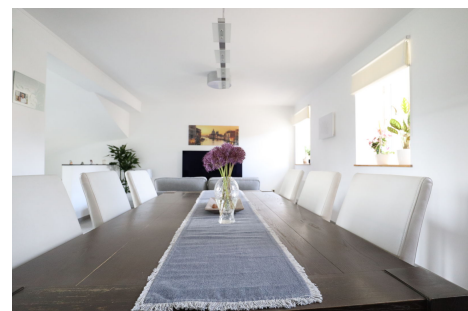

## DESCRIPTION

You are looking for a place that breathes rest, come and discover this beautiful fourplex with an independent entrance and a common garden. The real estate agency House Dream proposes you in exclusivity this beautiful apartment (quadruplex) of a living space of 160.65m<sup>2</sup>, located in Levelange in the commune of Beckerich at 30 minutes from Luxembourg-city. The property is composed as follows: First floor: Entrance hall with built-in cupboard, A bedroom, Separate toilet with washbasin, Technical room, Storage room. Second floor: Equipped kitchen open on living room and dining room. Second floor: Night hall, 2 bedrooms, Bathroom with bathtub, shower, double sink and toilet. Third floor: Night hall, 2 bedrooms, Bathroom with shower, sink and toilet. The property also has a closed garage box for 2 cars, an outdoor parking space and a common garden. Do not hesitate to contact us if you have a property for sale or rent! We are permanently looking for apartments, houses, building plots for sale and for rent for our existing c...