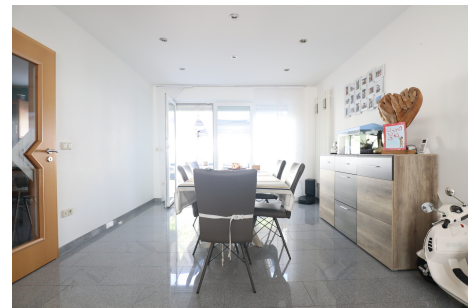

Twin house

150m² 4 Bedroom(s)
Wiltz

649 000€

DESCRIPTION

**** UNDER COMPROMISE ***** House Dream is pleased to present you this exclusive house located in Wiltz. Come and discover this charming property with a surface area of +150², ideally located close to all amenities: school, crèche, Maison Relais, supermarket, shops etc... The property comprises First floor Entrance hall Laundry room, boiler room Bathroom with WC, washbasin and shower Garage for 2 cars 1st floor : Living/dining room opening onto terrace and garden Separate fitted kitchen Bathroom with bath, washbasin and WC 2nd floor : 4 bedrooms Separate WC The property also features : A terrace A garden Laundry room An attic Don't hesitate to contact us if you have a property for sale or rent! We are always on the lookout for apartments, houses and building plots to sell or rent to our existing clientele. Our valuations are free of charge. We are also available on Saturdays for visits, depending on the owners' availability. To obtain your credit, our relationship with our financial partners will enable you to g...

CHARACTERISTICS

Number of pieces : 5
Nb. chamber (s) : 4
Area : 150m²
Nb. of bathrooms : 2
Equipped kitchen : Oui

ENERGY PASS

Energy class

Thermal insulation class

E

CO2 emissions Class

E