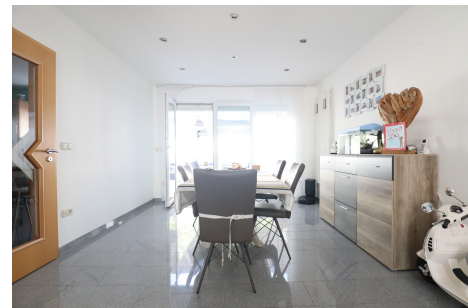

### DESCRIPTION

**\*\* UNDER COMPROMISE \*\*\*** House Dream is pleased to present you this exclusive house located in Wiltz. Come and discover this charming property with a surface area of +150<sup>2</sup>, ideally located close to all amenities: school, crèche, Maison Relais, supermarket, shops etc... The property comprises First floor Entrance hall Laundry room, boiler room Bathroom with WC, washbasin and shower Garage for 2 cars 1st floor : Living/dining room opening onto terrace and garden Separate fitted kitchen Bathroom with bath, washbasin and WC 2nd floor : 4 bedrooms Separate WC The property also features : A terrace A garden Laundry room An attic Don't hesitate to contact us if you have a property for sale or rent! We are always on the lookout for apartments, houses and building plots to sell or rent to our existing clientele. Our valuations are free of charge. We are also available on Saturdays for visits, depending on the owners' availability. To obtain your credit, our relationship with our financial partners will enable you to g...