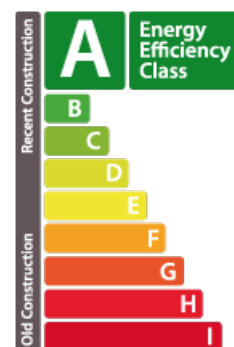

Structural house

181m² 6 Bedroom(s)
Bourscheid

569 000€

DESCRIPTION

***Ideal for a large familyNew house (lot 3) in a state of gros ouvre fermé, with a gross floor area of 237 m² located in Welscheid on a plot of 3.28 ares.The House Dream agency is pleased to present you this magnificent 3-sided house with a surface area of +-237m² and a living area of +-181m² located in Welscheid in the commune of Bourscheid.The property is composed as follows:Garden levelLiving/dining room opening onto kitchen with access to terrace and gardenbathroomlaundry roomBoiler roomFirst floorEntrance hallBedroomBathroom with shower, washbasin and toiletGarage for 2 cars2 outdoor parking spaces1st floorNight hallMaster bedroom with dressing room and bathroomTwo bedroomsBathroom with shower, washbasin and toilet2nd floor (attic)Possibility of creating two large bedrooms and a bathroomPlan on requestPlease visit our website www.housedream.lu to discover our other properties or contact us on +352 27 77 00 78 or by e-mail contact@housedream.lu for more information and/or a possib...

CHARACTERISTICS

Number of pieces : 9
Nb. chamber (s) : 6
Area : 181m²
Nb. of bathrooms : 3
Equipped kitchen : Oui

ENERGY PASS

Energy class

Thermal insulation class

A

CO2 emissions Class

A