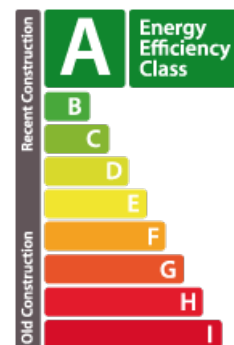

Structural house

181m² 6 Bedroom(s)
Bourscheid

569 000€

DESCRIPTION

***Ideal for a large familyNew house (lot 3) in a state of gros ouvre fermé, with a gross floor area of 237 m² located in Welscheid on a plot of 3.28 ares.The House Dream agency is pleased to present you this magnificent 3-sided house with a surface area of +-237m² and a living area of +-181m² located in Welscheid in the commune of Bourscheid.The property is composed as follows:Garden levelLiving/dining room opening onto kitchen with access to terrace and gardenbathroomlaundry roomBoiler roomFirst floorEntrance hallBedroomBathroom with shower, washbasin and toiletGarage for 2 cars2 outdoor parking spaces1st floorNight hallMaster bedroom with dressing room and bathroomTwo bedroomsBathroom with shower, washbasin and toilet2nd floor (attic)Possibility of creating two large bedrooms and a bathroomPlan on requestPlease visit our website www.housedream.lu to discover our other properties or contact us on +352 27 77 00 78 or by e-mail contact@housedream.lu for more information and/or a possib...

CHARACTERISTICS

Number of pieces : 9
Nb. chamber (s) : 6
Area : 181m²
Nb. of bathrooms : 3
Equipped kitchen : Oui

ENERGY PASS

Energy class

Thermal insulation class

A

CO2 emissions Class

A